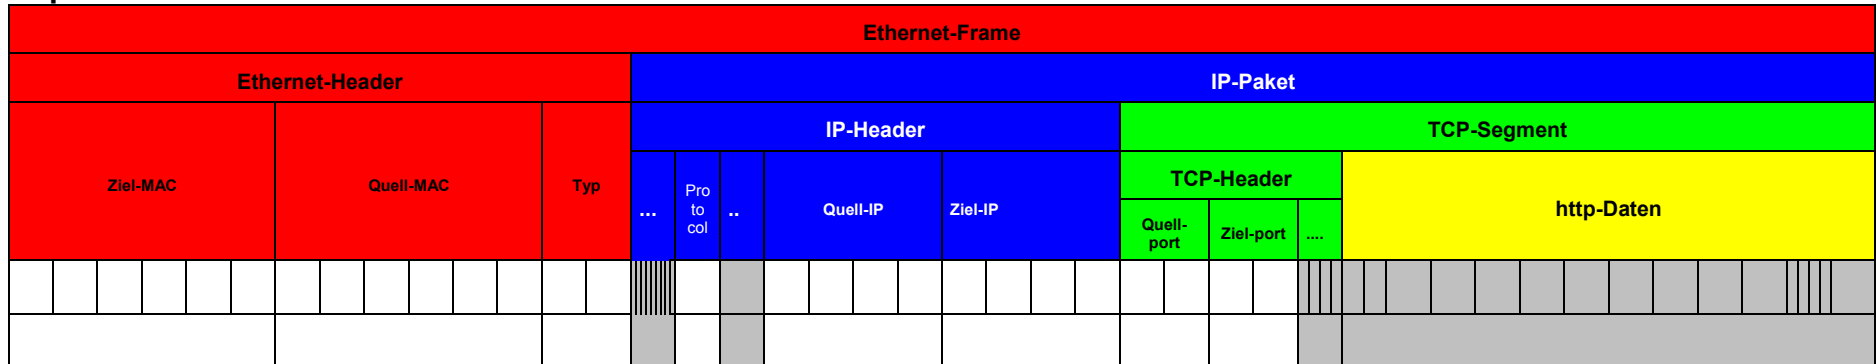

http

http-Client

7	http	
6		
5		
4	TCP	Port:
3	IP	IP:
2	Ethernet	MAC:
1		

http-Server

	http	7
		6
		5
Port:	TCP	4
IP:	IP	3
MAC:	Ethernet	2
		1

http-GET

http-OK