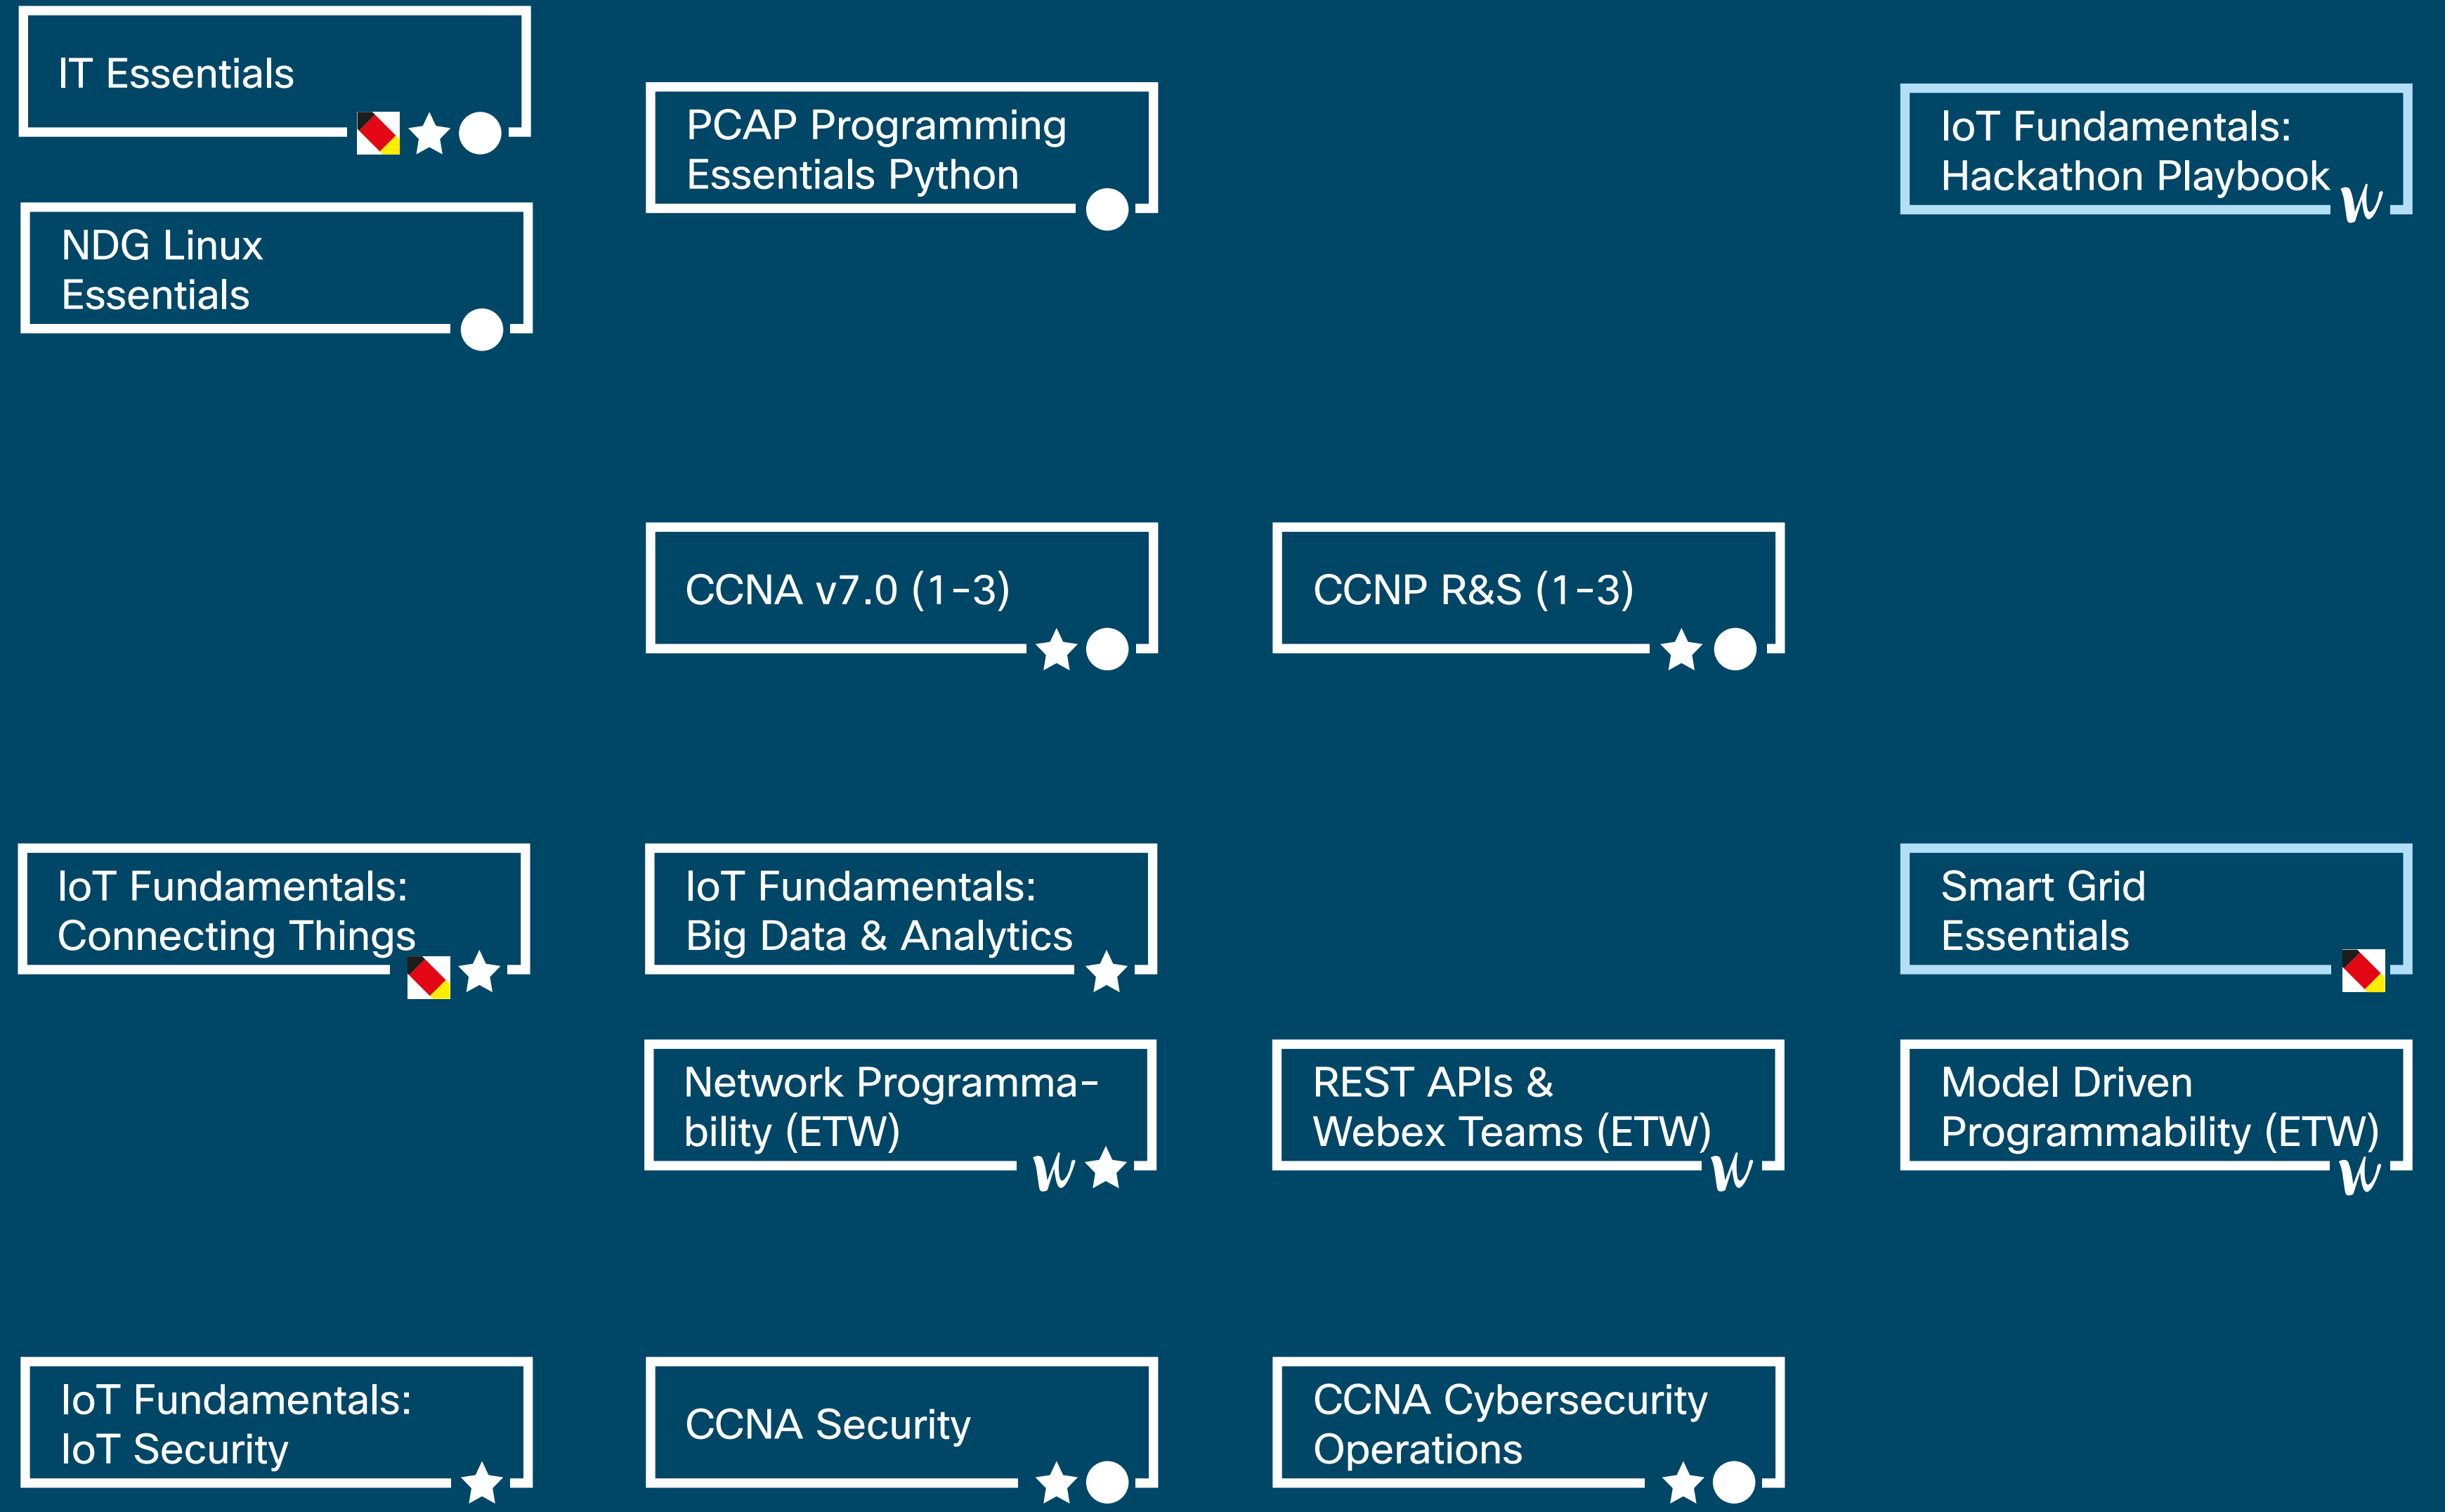

Explore

Einstieg in die digitale Kompetenz

Digital Essentials

Networking

Programmable Infrastructure

Cybersecurity

Career

Berufsqualifizierende Module

Practice
Handlungsorientierte Übungselemente

- Packet Tracer
- Prototyping Lab
- Virtual Labs
- Assessments
- Physical Equipment
- Gaming

Complementary Offerings

Partnerangebote

CLA Programming Essentials in C